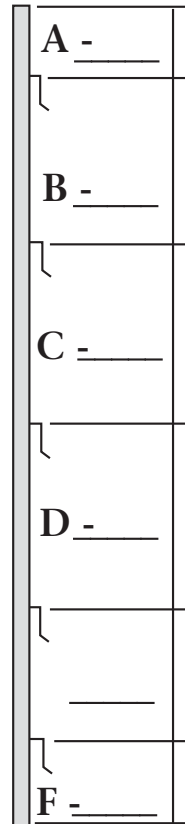

Rotarylok Bulletin Sections

Rotarylok Hanger Spacing

Correct hanger spacing is important.

Measure from the top of the section down to the top of the top stringer. Then measure from top of stringer to top of next stringer down until all measurements are taken. Lastly, subtract all the above measurements from the total height of the section to get the last measure.

When matching old sections where you do not have the original stringer spacing recorded, remember that the hangers are probably out of kilter. You should measure from the top of section down with sections on the angle iron stringers, then measure the stringers on the structure for an accurate spacing.

Hanger Spacing

Rotarylok L-Bolt/Nut with Key Rotarylok Wood Clip with Key

When your angle iron is turned where you can not use hangers, or you have wooden stringers then your Rotarylok Sections can be attached to your angle iron stringers with L-Bolts and Nuts and "J" Clips or "RVJ" Clips on 4" x 3" angle iron. Use the Wood Clips to attach directly to wood stringers.

Fax #: _____

Cell Phone #: _____

Rotarylok Sections

Dura-Paint Sections

3 Hangers
Width _____
Height _____

4 Hangers
Width _____
Height _____

5 Hangers
Width _____
Height _____

___ Hangers
Width _____
Height _____