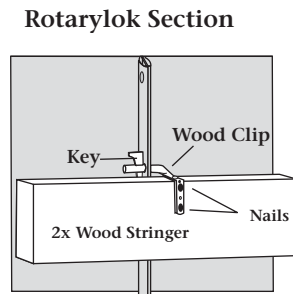

Hanger Spacing

Rotarylok L-Bolt/Nut with Key Rotarylok Wood Clip with Key

When your angle iron is turned where you can not use hangers, or you have wooden stringers then your Rotarylok Sections can be attached to your angle iron stringers with L-Bolts and Nuts and "J" Clips or "RVJ" Clips on 4" x 3" angle iron. Use the Wood Clips to attach directly to wood stringers.

Rotarylok L-Bolt/Nut with Key

Rotarylok Wood Clips

Rotarylok Sections

L-Bolt, Key and Flange Nut

L-Bolt/Nut

Wood Clip

"RVJ" Clip Use with L-Bolt on 4" x 3" Angle Iron

Excellence is our standard.