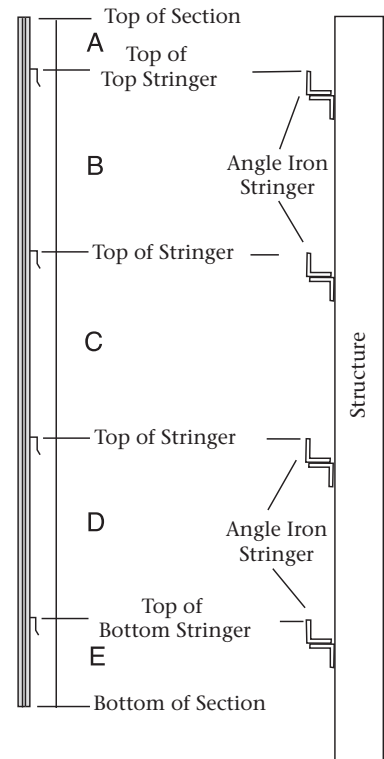

Rotarylok Bulletin Sections

Rotarylok Hanger Spacing

Correct hanger spacing is important.

Measure from the top of the section down to the top of the top stringer. Then measure from top of stringer to top of next stringer down until all measurements are taken. Lastly, subtract all the above measurements from the total height of the section to get the last measure.

When matching old sections where you do not have the original stringer spacing recorded, remember that the hangers are probably out of kilter. You should measure from the top of section down with sections on the angle iron stringers, then measure the stringers on the structure for an accurate spacing.

Hanger Spacing

Rotarylok L-Bolt/Nut with Key Rotarylok Wood Clip with Key

When your angle iron is turned where you can not use hangers, or you have wooden stringers then your Rotarylok Sections can be attached to your angle iron stringers with L-Bolts and Nuts and "J" Clips or "RVJ" Clips on 4" x 3" angle iron. Use the Wood Clips to attach directly to wood stringers.

Rotarylok L-Bolt/Nut with Key

Rotarylok Wood Clips

Rotarylok Sections

L-Bolt, Key and Flange Nut

L-Bolt/Nut

Wood Clip

"RVJ" Clip Use with L-Bolt on 4" x 3" Angle Iron

Excellence is our standard.