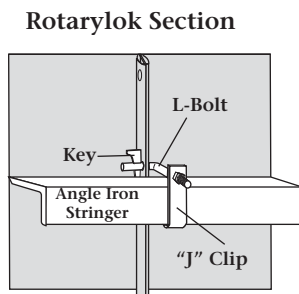

Hanger Spacing

Rotarylok L-Bolt/Nut with Key Rotarylok Wood Clip with Key

When your angle iron is turned where you can not use hangers, or you have wooden stringers then your Rotarylok Sections can be attached to your angle iron stringers with L-Bolts and Nuts and "J" Clips or "RVJ" Clips on 4" x 3" angle iron. Use the Wood Clips to attach directly to wood stringers.

Rotarylok L-Bolt/Nut with Key

Rotarylok Wood Clips

Rotarylok Sections

L-Bolt, Key and Flange Nut

L-Bolt/Nut

Wood Clip

"RVJ" Clip Use with L-Bolt on 4" x 3" Angle Iron

Excellence is our standard.