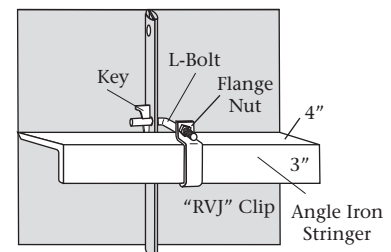

When matching old sections where you do not have the original stringer spacing recorded, remember that the hangers are probably out of kilter. You should measure from the top of section down with sections on the angle iron stringers, then measure the stringers on the structure for an accurate spacing.

Hanger Spacing

Rotarylok L-Bolt/Nut with Key Rotarylok Wood Clip with Key

When your angle iron is turned where you can not use hangers, or you have wooden stringers then your Rotarylok Sections can be attached to your angle iron stringers with L-Bolts and Nuts and "J" Clips or "RVJ" Clips on 4" x 3" angle iron. Use the Wood Clips to attach directly to wood stringers.

Rotarylok L-Bolt/Nut with Key

Rotarylok Wood Clips

Rotarylok Sections

L-Bolt, Key and Flange Nut

L-Bolt/Nut

Wood Clip

"RVJ" Clip Use with L-Bolt on 4" x 3" Angle Iron

Excellence is our standard.